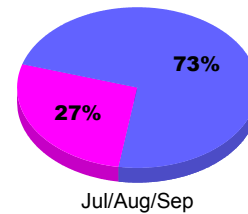

YTD Status Quo Clubs 2011-2012

Status Quo Clubs Compared to Status Quo Members

Legend: Status Quo Clubs (Cyan), Total Status Quo Members (Green)

MEMBERSHIP

Membership Results
2011-2012

Membership
2010-2011

Month	Net Memb Goal	Actual New Memb	Actual Dropped Memb	Gain/Loss of Memb	Gain/Loss of Memb
Jul/Aug/Sep		10	-27	-17	-2
Totals		10	-27	-17	-2

Membership Results 2011-2012

Goal, New, Dropped, Gain/Loss

Legend: Goal (Cyan), Actual (Green), Dropped (Yellow), Gain Loss (Magenta)

Comparison of Membership Gain/Loss

Current Year Compared to the Previous Year

Legend: Current Year (Cyan), Previous Year (Green)

Gender Comparison 2011-2012

Legend: Male (Blue), Female (Magenta)